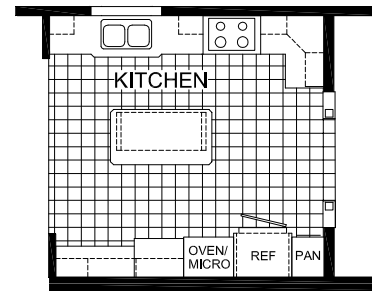

EVM448

Westover Modular Series

Approx. 2,280 Sq. Ft.
4 Bedrooms
3 Bathrooms

OPT. EVOLUTION KITCHEN

OPT. FURNACE

OPT. SITE INSTALLED FURNACE & WATER HEATER

OPT. STAIRWELL

FAMILY ROOM