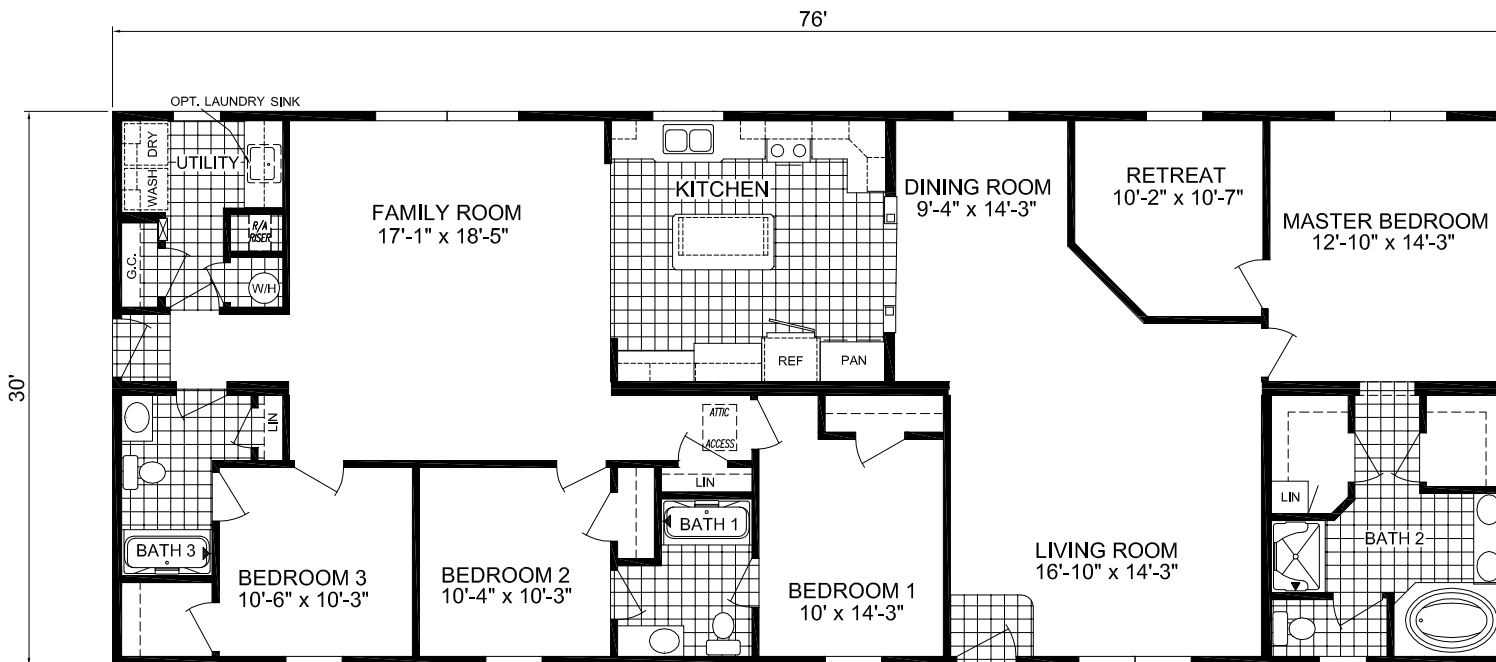

EVM448

Westover Modular Series

Approx. 2,280 Sq. Ft.
4 Bedrooms
3 Bathrooms

OPT. EVOLUTION KITCHEN

OPT. FURNACE

OPT. SITE INSTALLED FURNACE & WATER HEATER

OPT. STAIRWELL

FAMILY ROOM