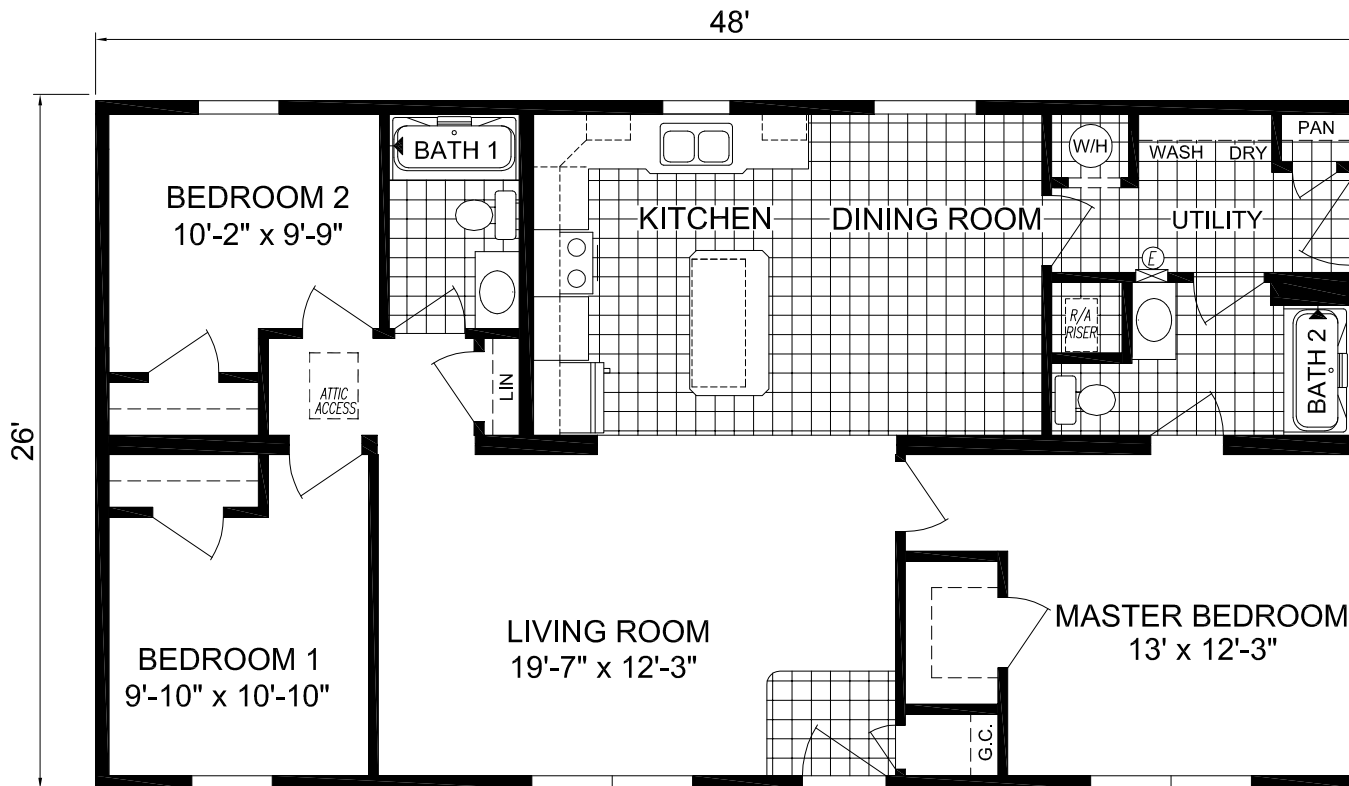

LXM503

Fairfax Modular

Approx. 1,248 Sq. Ft.
3 Bedrooms
2 Bathrooms

OPT. FACTORY INSTALLED FURNACE

OPT. STAIRWELL
(OMIT ISLAND)

PATRIOT HOMES, INC.
SINCE 1972