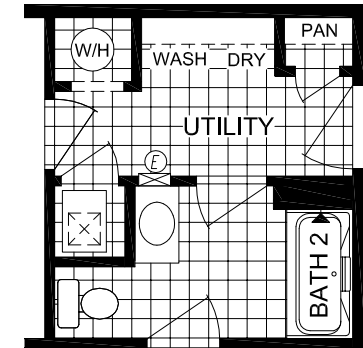

LXM503

Fairfax Modular

Approx. 1,248 Sq. Ft.
3 Bedrooms
2 Bathrooms

OPT. FACTORY INSTALLED FURNACE

OPT. STAIRWELL
(OMIT ISLAND)

PATRIOT HOMES, INC.
SINCE 1972