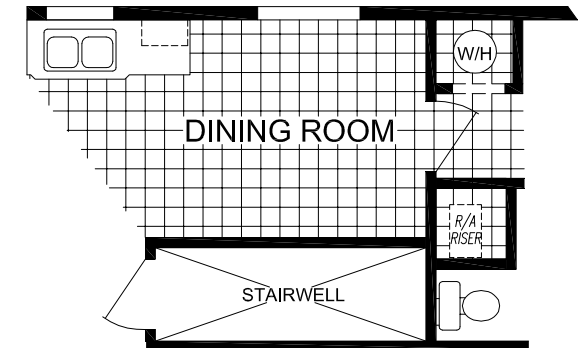

LXM503

Fairfax Modular

Approx. 1,248 Sq. Ft.
3 Bedrooms
2 Bathrooms

OPT. FACTORY INSTALLED FURNACE

OPT. STAIRWELL
(OMIT ISLAND)

PATRIOT HOMES, INC.
SINCE 1972